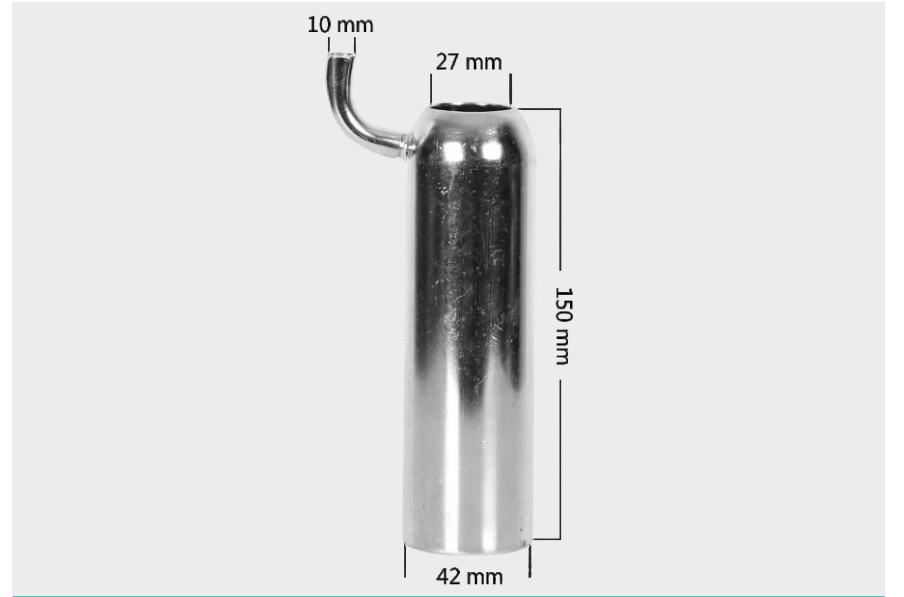

SK-15 PLASTİK KILIF/PLASTIC LINER CUP

SK-15-1 PLASTİK KILIF KOMPLE
PLASTIC LINER CUP COMPLETE

SK-15-2 PLASTİK KILIF AĞIRLIĞI/PLASTIC LINER CUP WEIGHT

SK-16 PASLANMAZ KILIF/ STAINLESS STEEL LINER CUP

SK-16-1 PASLANMAZ KILIF 1./STAINLESS STEEL LINER CUP 1.