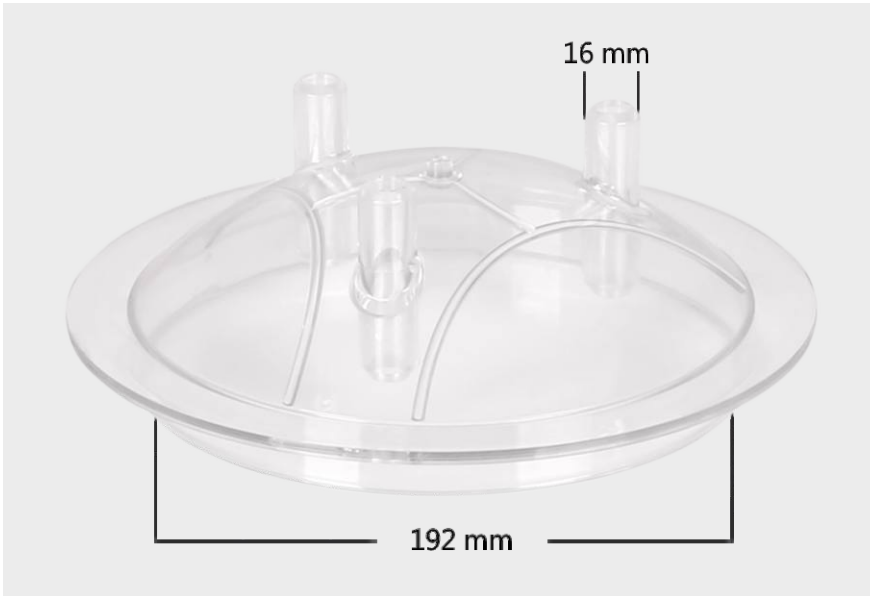

SK-30-1 ÜÇLÜ HORTUM(SÜT&NABIZ) (2.25MT PAKET)
TRIPLE HOSE(MILK&PULSE) 7*13*14*24*7*13(2.25M PACKAGE)

SK-35

GÜĞÜM KAPAK 40 LT/MILKING BUCKET LID 40 L