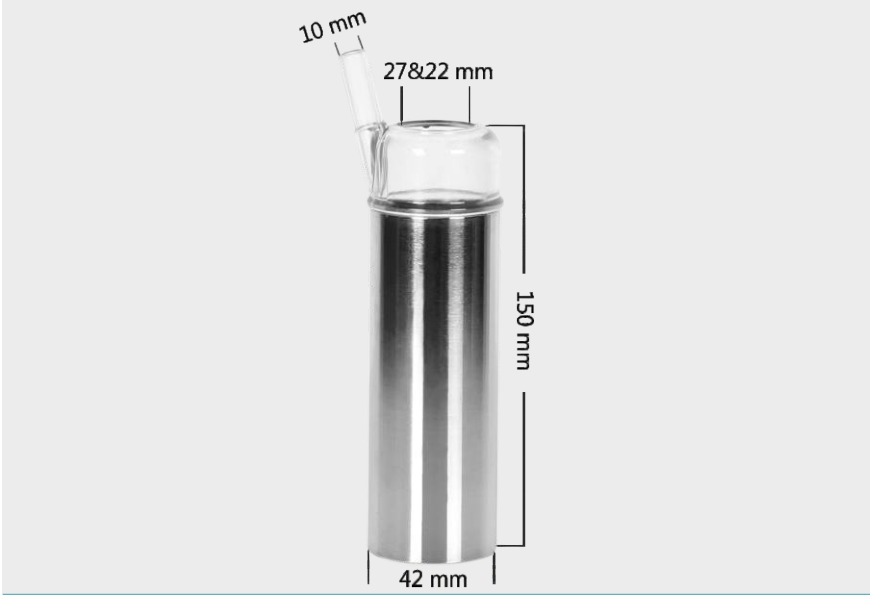

SK-15 PLASTİK KILIF/PLASTIC LINER CUP

SK-15-1 PLASTİK KILIF KOMPLE
PLASTIC LINER CUP COMPLETE

SK-15-2 PLASTİK KILIF AĞIRLIĞI/PLASTIC LINER CUP WEIGHT

SK-16 PASLANMAZ KILIF/ STAINLESS STEEL LINER CUP

SK-16-1 PASLANMAZ KILIF 1./STAINLESS STEEL LINER CUP 1.