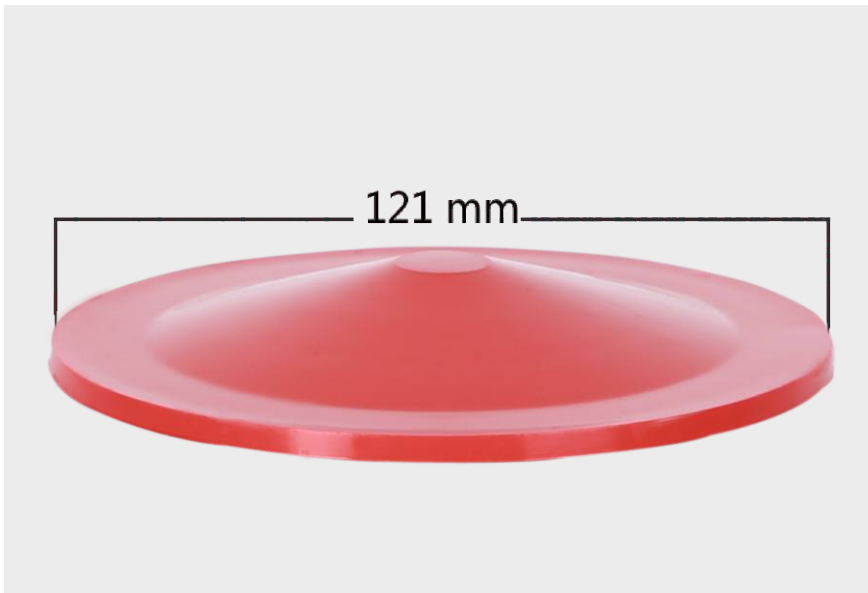

SK-47-1

VAKUM TANK KAPAK(CONTASIZ)
VACUUM TANK LID(WITHOUT GASKET)